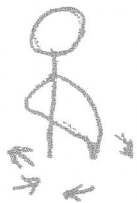

# LOTUS (mime)

Lotus starts its day in bud.

As the sun comes up so the petals open

By midday the lotus has opened its face completely to the sun

It draws in light & strength through its petals to the stem & roots

The gentle breeze sways the plant, first to one side

then to the other

The breeze can turn into a strong wind

No matter how far the little flower bends

it always manages to keep control

Many tiny fish swim around the roots

All around there are tiny insects

They hover overhead

The insects look down at the beautiful flowers

All kinds of birds sing peacefully

Occasionally smaller birds land on the lotus to rest.

As daylight fails, the petals of the lotus fold upwards